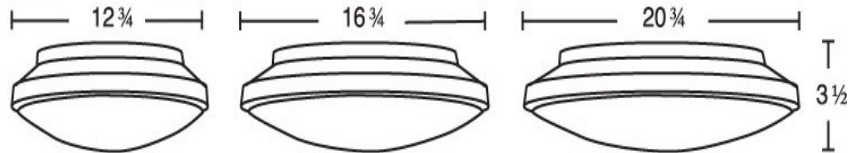

Catalog Ordering: Example: 20318Q-UNV-NKL-10-WL

20						

FAMILY TYPE	LAMPING/ DIAMETER	VOLTAGE	FINISH CODES	LENS CODES	OPTIONS
20	13Q-13" (1-F13DBX4P)	120 (120 Volt)	WHT (White)	10 (Clear Prismatic)	WL (With Lamps)
	18Q-13" (1-F18DBX4P)	UNV (120-277 Volt)**	BRS (Brass)	20 (Smooth White)	
	22-13" (1-FC8T9)*		NKL (Nickel)		
	126-13" (1-F26DBX4P)				
	213Q-13" (2-F13DBX4P)				
	32-17" (1-FC12T9)*				
	218Q-17" (2-F18DBX4P)				
	226Q-17" (2-F26DBX4P)				
	313Q-17" (3-F13DBX4P)				
	54-17" (1-FC8T9 & 1-FC12T9)*				
	318Q-21" (3-F18DBX4P)				
72-21" (1-FC12T9 & 1-FC16T9)*					

* Not Available with Universal Volt Ballast ** Universal Volt Ballast is not Available in Circline Fixtures

Specifications and Dimensions Subject to change without notice

FSC Lighting 9120 Center Avenue, Rancho Cucamonga, CA 91730 Ph 909-948-8878 Fax 909-948-8510