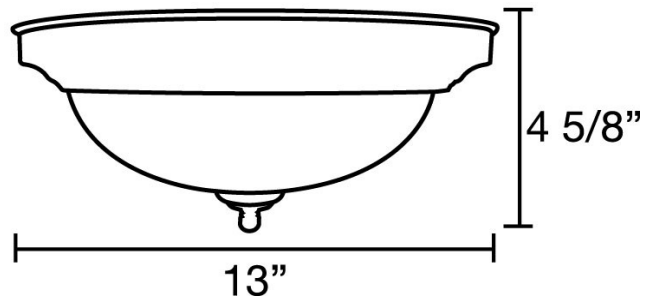

Catalog Ordering: Example: 21218Q-EL-BRN

21

FAMILY TYPE	LAMPING	FINISH COLOR
21	218Q (2– F18DBX4P)	BRN (Brown) WHT (White)

Specifications and Dimensions Subject to change without notice

FSC Lighting 9120 Center Avenue, Rancho Cucamonga, CA 91730 Ph 909-948-8878 Fax 909-948-8510