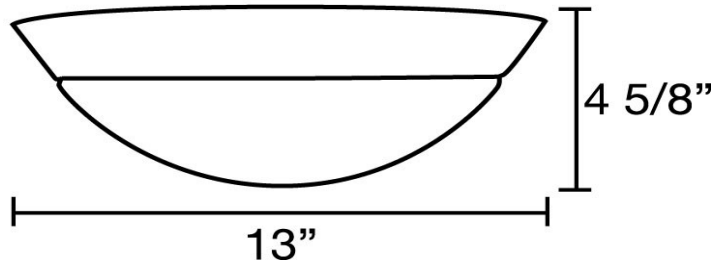

Catalog Ordering: Example: 22218Q-EL-NKL

FAMILY TYPE	LAMPING	FINISH COLOR
22	218Q (2– F18DBX4P)	NKL (Nickel) WHT (White)

Specifications and Dimensions Subject to change without notice

FSC Lighting 9120 Center Avenue, Rancho Cucamonga, CA 91730 Ph 909-948-8878 Fax 909-948-8510