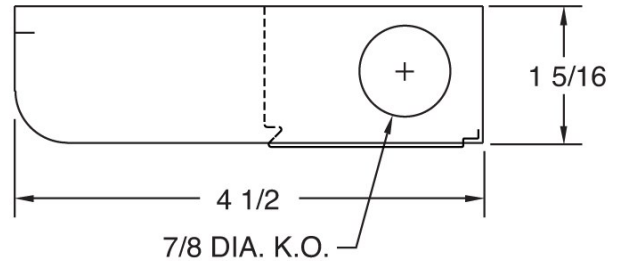

- Finished in Baked White Enamel
- White Ribbed Acrylic Diffuser
- 1 5/16" Ultra-Slim styling creates unobtrusive hidden light source for a variety of task lighting applications
- A Variety of sizes to choose from
- Suitable for damp location

Catalog Ordering: Example: 23148-132-CO-RSW

231				
------------	--	--	--	--

FAMILY TYPE	LAMPING	LENGTH IN INCHES	VOLTAGE	OPTIONS
231	08-EL (1- F8T5)	12"	120 (120 Volt)	PLG (6'SJT Grounded Cord & Plug)
	18-EL (1- F15T8)	18"	UNV (120-277 Volt)	WL (With Lamps)
	24-117 (1- F17T8)	24"		CO (Convenience Outlet)
	36-125 (1- F25T8)	36"		RSW (Rocker Switch)
	48-132 (1- F32T8)	48"		