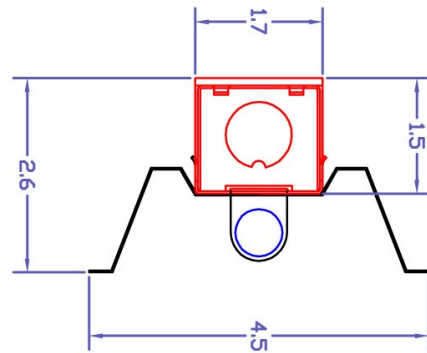

Catalog Ordering: Example: 28122-114-UNV-WL

281

FAMILY TYPE	LAMPING	LENGTH	BALLAST/ VOLTAGE	OPTIONS
281	24-117 (1- F17T8)	24"	UNV (120-277 Volt)	WL (With Lamps)
	36-125 (1- F25T8)	36"	DIM (Dimming Ballast)	PLG (6' SJT Cord & Plug)
	48-132 (1- F32T8)	48"		ASYM-1 (Asymmetrical Reflector Style 1)
	60-140 (1- F40T8)*	60"		ASYM-2 (Asymmetrical Reflector Style 2)
	22-114 (1- F14T5)	22"		SYM-1 (Symmetrical Reflector Style 1)
	222-214 (2- F14T5)	22"		SYM-2 (Symmetrical Reflector Style 2)
	24-124 (1- F24T5HO)	22"		SYM-3 (Symmetrical Reflector Style 3)
	224-224 (2- F24T5HO)	22"		
	34-121 (1- F21T5)	34"		
	234-221 (2- F21T5)	34"		
	39-139 (1- F39T5HO)	34"		
	239-239 (2- F39T5HO)	34"		
	46-128 (1- F28T5)	46"		
	246-228 (2- F28T5)	46"		
	54-154 (1- F54T5HO)	46"		
	254-254 (2- F54T5HO)	46"		
	58-135 (1- F35T5)*	58"		
	80-235 (1- F80T5HO)*	58"		
	192-128T (2- F28T5)	92"		
	192-154T (2- F54T5HO)	92"		

* Not available with Dimming Ballast

Specifications and Dimensions Subject to change without notice

FSC Lighting 9120 Center Avenue, Rancho Cucamonga, CA 91730 Ph 909-948-8878 Fax 909-948-8510

Catalog No.	Type:
Job Name:	

28100 Series

Compact Strip T8 or T5 Reflectors

Asymmetrical

ASYM-1

ASYM-2

Symmetrical

SYM-1

SYM-2

SYM-3

Specifications and Dimensions Subject to change without notice

FSC Lighting 9120 Center Avenue, Rancho Cucamonga, CA 91730 Ph 909-948-8878 Fax 909-948-8510