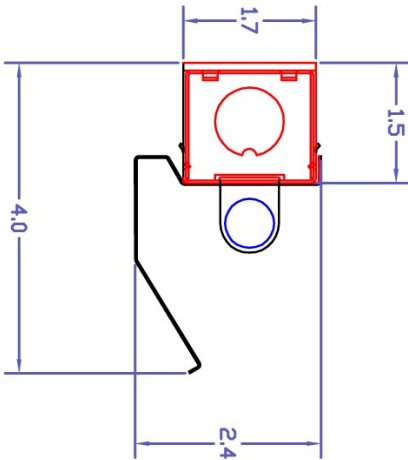

- T5 or T8 strip available in a large variety of lengths and lamp configurations
- Mounted individually or in continuous rows
- Housing is pre-painted stamped steel
- Numerous knockouts for ease of installation
- White polyester polymer with a minimum of 82% reflectivity
- Suitable for damp location
- Mini body to fit confined spaces

Catalog Ordering: Example: 28122-114-UNV-WL

281

FAMILY TYPE	LAMPING	LENGTH	BALLAST/ VOLTAGE	OPTIONS
281	24-117 (1- F17T8)	24"	UNV (120-277 Volt)	WL (With Lamps)
	36-125 (1- F25T8)	36"	DIM (Dimming Ballast)	PLG (6' SJT Cord & Plug)
	48-132 (1- F32T8)	48"		ASYM-1 (Asymmetrical Reflector Style 1)
	60-140 (1- F40T8)*	60"		ASYM-2 (Asymmetrical Reflector Style 2)
	22-114 (1- F14T5)	22"		SYM-1 (Symmetrical Reflector Style 1)
	222-214 (2- F14T5)	22"		SYM-2 (Symmetrical Reflector Style 2)
	24-124 (1- F24T5HO)	22"		SYM-3 (Symmetrical Reflector Style 3)
	224-224 (2- F24T5HO)	22"		
	34-121 (1- F21T5)	34"		
	234-221 (2- F21T5)	34"		
	39-139 (1- F39T5HO)	34"		
	239-239 (2- F39T5HO)	34"		
	46-128 (1- F28T5)	46"		
	246-228 (2- F28T5)	46"		
	54-154 (1- F54T5HO)	46"		
	254-254 (2- F54T5HO)	46"		
	58-135 (1- F35T5)*	58"		
	80-235 (1- F80T5HO)*	58"		
	192-128T (2- F28T5)	92"		
	192-154T (2- F54T5HO)	92"		

* Not available with Dimming Ballast

Specifications and Dimensions Subject to change without notice

FSC Lighting 9120 Center Avenue, Rancho Cucamonga, CA 91730 Ph 909-948-8878 Fax 909-948-8510

Catalog No.	Type:
Job Name:	

28100 Series

Compact Strip T8 or T5 Reflectors

Asymmetrical

ASYM-1

ASYM-2

Symmetrical

SYM-1

SYM-2