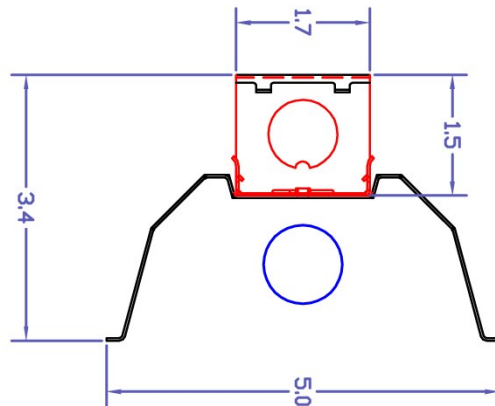

Catalog Ordering: Example: 28122-114-UNV-WL

281

FAMILY TYPE	LAMPING	LENGTH	BALLAST/ VOLTAGE	OPTIONS
281	24-117 (1- F17T8)	24"	UNV (120-277 Volt)	WL (With Lamps)
	36-125 (1- F25T8)	36"	DIM (Dimming Ballast)	PLG (6' SJT Cord & Plug)
	48-132 (1- F32T8)	48"		ASYM-1 (Asymmetrical Reflector Style 1)
	60-140 (1- F40T8)*	60"		ASYM-2 (Asymmetrical Reflector Style 2)
	22-114 (1- F14T5)	22"		SYM-1 (Symmetrical Reflector Style 1)
	222-214 (2- F14T5)	22"		SYM-2 (Symmetrical Reflector Style 2)
	24-124 (1- F24T5HO)	22"		SYM-3 (Symmetrical Reflector Style 3)
	224-224 (2- F24T5HO)	22"		
	34-121 (1- F21T5)	34"		
	234-221 (2- F21T5)	34"		
	39-139 (1- F39T5HO)	34"		
	239-239 (2- F39T5HO)	34"		
	46-128 (1- F28T5)	46"		
	246-228 (2- F28T5)	46"		
	54-154 (1- F54T5HO)	46"		
	254-254 (2- F54T5HO)	46"		
	58-135 (1- F35T5)*	58"		
	80-235 (1- F80T5HO)*	58"		
	192-128T (2- F28T5)	92"		
	192-154T (2- F54T5HO)	92"		

* Not available with Dimming Ballast

Specifications and Dimensions Subject to change without notice

FSC Lighting 9120 Center Avenue, Rancho Cucamonga, CA 91730 Ph 909-948-8878 Fax 909-948-8510

Catalog No.	Type:
Job Name:	

28100 Series

Compact Strip T8 or T5 Reflectors

Asymmetrical

ASYM-1

ASYM-2

Symmetrical

SYM-1

SYM-2

SYM-3

Specifications and Dimensions Subject to change without notice

FSC Lighting 9120 Center Avenue, Rancho Cucamonga, CA 91730 Ph 909-948-8878 Fax 909-948-8510