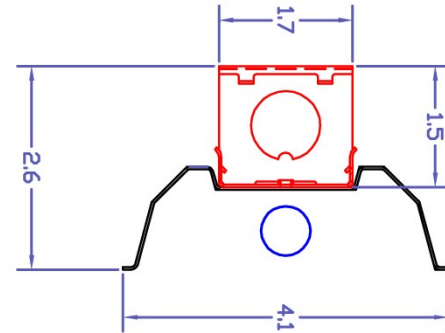

Catalog Ordering: Example: 28122-114-UNV-WL

281

FAMILY TYPE	LAMPING	LENGTH	BALLAST/ VOLTAGE	OPTIONS
281	24-117 (1- F17T8)	24"	UNV (120-277 Volt)	WL (With Lamps)
	36-125 (1- F25T8)	36"	DIM (Dimming Ballast)	PLG (6' SJT Cord & Plug)
	48-132 (1- F32T8)	48"		ASYM-1 (Asymmetrical Reflector Style 1)
	60-140 (1- F40T8)*	60"		ASYM-2 (Asymmetrical Reflector Style 2)
	22-114 (1- F14T5)	22"		SYM-1 (Symmetrical Reflector Style 1)
	222-214 (2- F14T5)	22"		SYM-2 (Symmetrical Reflector Style 2)
	24-124 (1- F24T5HO)	22"		SYM-3 (Symmetrical Reflector Style 3)
	224-224 (2- F24T5HO)	22"		
	34-121 (1- F21T5)	34"		
	234-221 (2- F21T5)	34"		
	39-139 (1- F39T5HO)	34"		
	239-239 (2- F39T5HO)	34"		
	46-128 (1- F28T5)	46"		
	246-228 (2- F28T5)	46"		
	54-154 (1- F54T5HO)	46"		
	254-254 (2- F54T5HO)	46"		
	58-135 (1- F35T5)*	58"		
	80-235 (1- F80T5HO)*	58"		
	192-128T (2- F28T5)	92"		
	192-154T (2- F54T5HO)	92"		

28100 Series

Compact Strip T8 or T5 Reflectors

Asymmetrical

ASYM-1

ASYM-2

Symmetrical

SYM-1

SYM-2

SYM-3

Specifications and Dimensions Subject to change without notice

FSC Lighting 9120 Center Avenue, Rancho Cucamonga, CA 91730 Ph 909-948-8878 Fax 909-948-8510