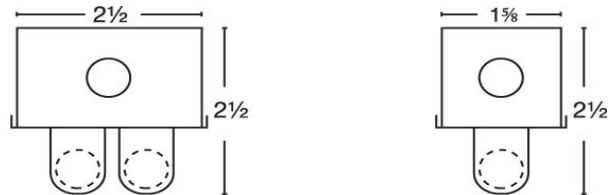

Catalog No.	Type:
Job Name:	

28100 Series

Compact Strip T8 or T5

General Characteristics:

Lamp Type: 1 or 2 lamps T5 or T8
 Ballast Type: Electronic Ballast
 Standard Voltage: Universal 120-277
 Options: Dimming Ballast, 6' SJT Grounded Cord & Plug, With Lamps
 Mounting: Surface Mount
 Additional Info: UL Listed & Title 24 Compliant

Features & Specifications:

The 28100 Series is a functional multi-purpose compact top mount strip that incorporates premium performance and construction durability. This series can be installed using various mounting methods and numerous options and accessories are available. The 28100 Series can be the illumination solution in commercial, industrial and residential applications. Ideal for warehouses, garages, utility rooms, and production lines.

- T5 or T8 strip available in a large variety of lengths and lamp configurations
- Mounted individually or in continuous rows
- Housing is pre-painted stamped steel
- Numerous knockouts for ease of installation
- White polyester polymer with a minimum of 82% reflectivity
- Suitable for damp location
- Mini body to fit confined spaces