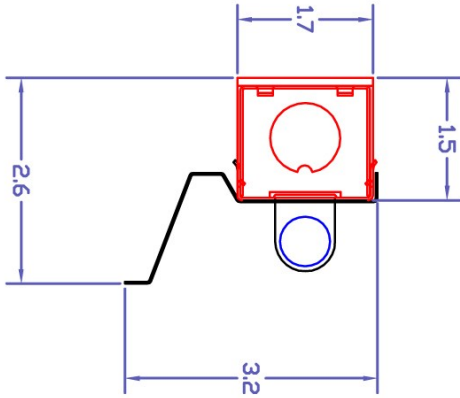

- T5 or T8 strip available in a large variety of lengths and lamp configurations
- Mounted individually or in continuous rows
- Housing is pre-painted stamped steel
- Numerous knockouts for ease of installation
- White polyester polymer with a minimum of 82% reflectivity
- Suitable for damp location
- Mini body to fit confined spaces

Catalog Ordering: Example: 28122-114-UNV-WL

281

FAMILY TYPE	LAMPING	LENGTH	BALLAST/ VOLTAGE	OPTIONS
281	24-117 (1- F17T8)	24"	UNV (120-277 Volt)	WL (With Lamps)
	36-125 (1- F25T8)	36"	DIM (Dimming Ballast)	PLG (6' SJT Cord & Plug)
	48-132 (1- F32T8)	48"		ASYM-1 (Asymmetrical Reflector Style 1)
	60-140 (1- F40T8)*	60"		ASYM-2 (Asymmetrical Reflector Style 2)
	22-114 (1- F14T5)	22"		SYM-1 (Symmetrical Reflector Style 1)
	222-214 (2- F14T5)	22"		SYM-2 (Symmetrical Reflector Style 2)
	24-124 (1- F24T5HO)	22"		SYM-3 (Symmetrical Reflector Style 3)
	224-224 (2- F24T5HO)	22"		
	34-121 (1- F21T5)	34"		
	234-221 (2- F21T5)	34"		
	39-139 (1- F39T5HO)	34"		
	239-239 (2- F39T5HO)	34"		
	46-128 (1- F28T5)	46"		
	246-228 (2- F28T5)	46"		
	54-154 (1- F54T5HO)	46"		
	254-254 (2- F54T5HO)	46"		
	58-135 (1- F35T5)*	58"		
	80-235 (1- F80T5HO)*	58"		
	192-128T (2- F28T5)	92"		
	192-154T (2- F54T5HO)	92"		

* Not available with Dimming Ballast

Specifications and Dimensions Subject to change without notice

FSC Lighting 9120 Center Avenue, Rancho Cucamonga, CA 91730 Ph 909-948-8878 Fax 909-948-8510

Catalog No.	Type:
Job Name:	

28100 Series

Compact Strip T8 or T5 Reflectors

Asymmetrical

ASYM-1

ASYM-2

Symmetrical

SYM-1

SYM-2