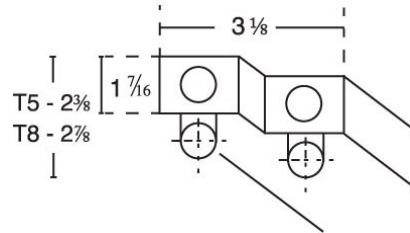

Catalog No.	Type:
Job Name:	

28700 Series

Staggered Strip T8 or T5

General Characteristics:

Lamp Type: 1 or 2 lamps T5 or T8
 Ballast Type: Electronic Ballast
 Standard Voltage: Universal 120-277
 Options: Dimming Ballast, Emergency Ballast, 6' SJT Grounded Cord & Plug, With Lamps, Ends
 Mounting: Surface Mount
 Additional Info: UL Listed & Title 24 Compliant

Catalog Ordering: Example: 28724-117-UNV-WL

--	--	--	--	--	--

Features & Specifications:

The 28700 Series is a functional multi-purpose staggered strip that incorporates premium performance and construction durability. This series can be installed using various mounting methods and numerous options and accessories are available. The 28700 Series can be the illumination solution in commercial, industrial and residential applications. Ideal for warehouses, garages, utility rooms, and production lines.

- T5 or T8 strip available in a large variety of lengths and lamp configurations
- Mounted individually or in continuous rows
- Housing is pre-painted stamped steel
- Numerous knockouts for ease of installation
- White polyester polymer with a minimum of 82% reflectivity
- Suitable for damp location
- Mini body to fit confined spaces