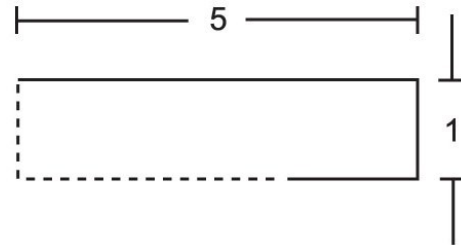

Catalog Ordering: Example: 3042-277-CO-RSW

30				

FAMILY TYPE	LENGTH IN INCHES/ LAMPING	VOLTAGE	OPTIONS
30	12 (1- F8T5)	120 (120 Volt) 277 (277 Volt)	PLG (6'SJT Grounded Cord & Plug) PLG-277 (6' SJT Cord and Plug) CO (Convenience Outlet) RSW (Rocker Switch) WW (Warm White Lamps)
	21 (1- F13T5)		
	24 (2- F8T5)		
	33 (1- F8T5 & 1- F13T5)		
	42 (2- F13T5)		
	46 (1-F28T5)		

Specifications and Dimensions Subject to change without notice

FSC Lighting 9120 Center Avenue, Rancho Cucamonga, CA 91730 Ph 909-948-8878 Fax 909-948-8510