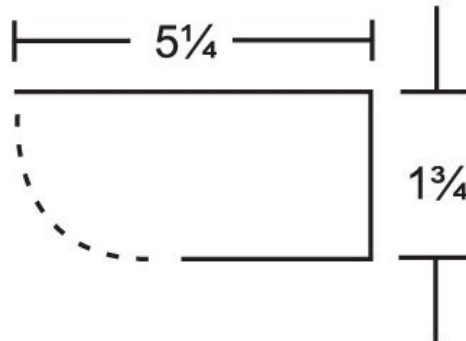

Catalog Ordering: Example: 3148-132-CO-RSW

31				

FAMILY TYPE	LAMPING	LENGTH IN INCHES	BALLAST/ VOLTAGE	OPTIONS
31	08-EL (1- F8T5)*	12"	120 (120 Volt)	PLG (6'SJT Grounded Cord & Plug)
	18-EL (1- F15T8)*	18"	UNV (120-277 Volt)**	WL (With Lamps)
	24-117 (1- F17T8)	24"	DIM (Dimming Ballast)**	CO (Convenience Outlet)
	36-125 (1- F25T8)	36"		RSW (Rocker Switch)
	48-132 (1- F32T8)	48"		

*Not Available with Universal & Dimming Ballast ** Not Available in the 12" and 18" fixture

Specifications and Dimensions Subject to change without notice

FSC Lighting 9120 Center Avenue, Rancho Cucamonga, CA 91730 Ph 909-948-8878 Fax 909-948-8510