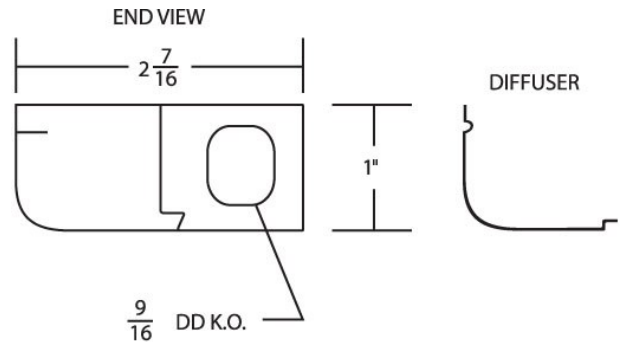

Catalog No.	Type:
Job Name:	

3500 Series

MiniCab

General Characteristics:

Lamp Type: T5 Linear Fluorescent
 Ballast Type: Electronic
 Standard Voltage: 120 (277 optional)
 Options: Rocker Switch, 6' SJT Grounded Cord & Plug
 Mounting: Under-Cabinet
 Additional Info.: UL Listed & Title 24 Compliant

Features & Specifications:

The 3500 series is our most compact electronic under-cabinet fixture specially designed for applications where space is limited. This sleek fixture is equipped without fasteners for easy installation and is available in a variety of lengths and lamp configurations. Ideal for kitchen cabinets, display cases, shelves, or any work area that requires task lighting.

- Finished in Baked White Enamel
- White Ribbed Acrylic Diffuser
- 1" Ultra-Slim styling creates unobtrusive hidden light source for a variety of task lighting applications
- Snap together body and ballast cover
- Knock out for miniature rocker switch
- Standard with lamps installed
- UL Listed for Damp location

Catalog Ordering: Example: 3534-277-RSW

35				
-----------	--	--	--	--

FAMILY TYPE	LAMPING	LENGTH IN INCHES	VOLTAGE	OPTIONS
35	10 (1- F6T5)	9 1/4"	120 (120 Volt)	PLG (6'SJT Grounded Cord & Plug) RSW (Rocker Switch)
	12 (1- F8T5)	12 1/4"	277 (277 Volt)	
	21 (1- F13T5)	21 1/4"		
	22 (1- F14T5)	22 1/2"		
	24 (2- F8T5)	24 1/4"		
	33 (1- F8T5 & 1- F13T5)	33 1/2"		
	34 (1- F21T5)	34 1/2"		
	42 (2- F13T5)	42 1/2"		
46 (1- F28T5)	46 1/2"			