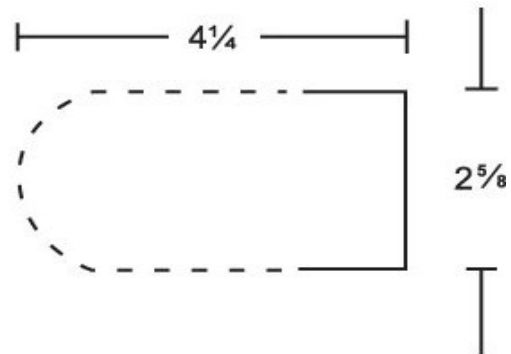

Catalog Ordering: Example: 4136-125-120-ALM

41				

FAMILY TYPE	LENGTH IN INCHES/ LAMPING	BALLAST/ VOLTAGE	OPTIONS
41	15-EL (1-F14T8)*	120 (120 Volt)	WL (With Lamps)
	18-EL (1-F15T8)*	UNV(120-277 Volt)**	ALM (Bright Anodized Aluminum)
	24-117 (1- F17T8)	DIM (Dimming Ballast)**	EMR (450 Lumen Emergency Ballast)**
	36-125 (1-F25T8)		CO (Convenience Outlet)
	48-132 (1- F32T8)		PLG (6' Cord and Plug) PLS (Switch & Pull Chain)

* Not Available with Emergency Ballast, Universal Volt or Dimming Ballast

** Not Available in the 15" and 18" fixture

Specifications and Dimensions Subject to change without notice

FSC Lighting 9120 Center Avenue, Rancho Cucamonga, CA 91730 Ph 909-948-8878 Fax 909-948-8510