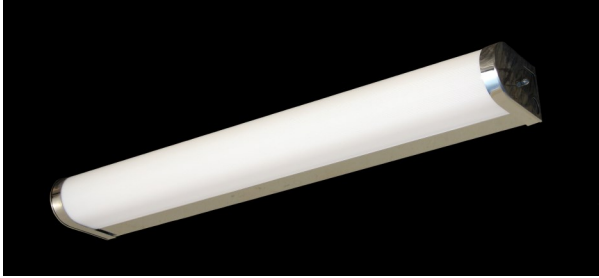

Catalog No.	Type:
Job Name:	

4100 Series

Traditional One Lamp Vanity

General Characteristics:

Lamp Type: One T8 Lamp
 Ballast Type: Electronic
 Standard Voltage: 120 (Universal 120- 277 optional)
 Options: Bright Anodized Aluminum Ends, With Lamps, Emergency Ballast, Dimming Ballast, Convenience Outlet, 6' Cord and Plug, Switch & Pull Chain
 Mounting: Ceiling or Wall Mount
 Additional Info.: UL Listed & Title 24 Compliant

Features & Specifications:

The 4100 series is a single lamp vanity. Housing is standard in a baked white finish also available in a bright Anodized Aluminum. Die-formed and embossed code 21 gage steel with a ribbed white acrylic diffuser. Suitable in a variety of applications including bathrooms and stairwells.

- Finished in baked white (bright anodized aluminum optional)
- Knockout for Convenience outlet and switch
- A variety of lamping options
- Five sizes to choose from
- UL Listed for Damp location

Catalog Ordering: Example: 4136-125-120-ALM