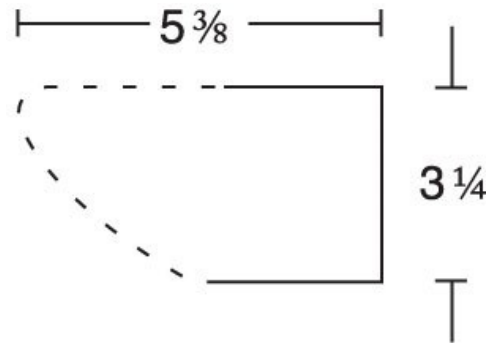

Catalog Ordering: Example: 4236-225-120-WL-ALM

42				

FAMILY TYPE	LENGTH IN INCHES/ LAMPING	BALLST/ VOLTAGE	OPTIONS
42	18-EL (2- F15T8)*	120 (120 Volt)	WL (With Lamps)
	24-217 (2- F17T8)	UNV (120-277Volt)**	ALM (Bright Anodized Aluminum)
	36-225 (2- F25T8)	DIM (Dimming Ballast)**	EMR (450 Lumen Emergency Ballast)**
	48-232 (2- F32T8)		CO (Convenience Outlet) PLG (6' Cord and Plug) PLS (Switch & Pull Chain)

* Not Available with Emergency Ballast, Universal Volt or Dimming Ballast

** Not Available 18" Fixture

Specifications and Dimensions Subject to change without notice

FSC Lighting 9120 Center Avenue, Rancho Cucamonga, CA 91730 Ph 909-948-8878 Fax 909-948-8510