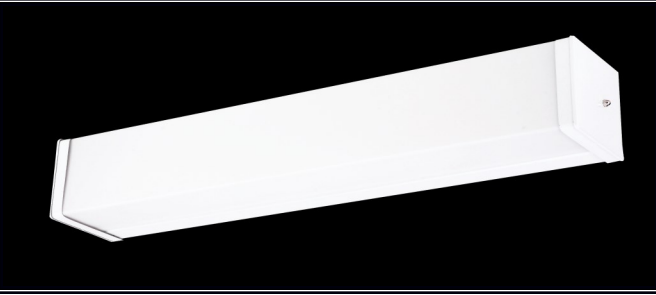

# 4300 Series

Box Vanity or Stairwell

**General Characteristics:**

Lamp Type: Two T8 Lamps  
 Ballast Type: Electronic  
 Standard Voltage: 120 (Universal 120-277 optional)  
 Options: Baked White, With Lamps, Emergency Ballast, Dimming Ballast, Convenience Outlet, 6' Cord and Plug, Switch & Pull Chain, Front Baffle, Prismatic Acrylic Diffuser, Chrome Ends, Wood Ends  
 Mounting: Ceiling or Wall Mount  
 Additional Info.: UL Listed & Title 24 Compliant

**Features & Specifications:**

The 4300 series is a two lamp vanity. Standard finish in pre-painted white steel with a white smooth acrylic diffuser. This vanity is a wall or ceiling mount fixture. Suitable in a variety of applications but ideal in corridors, bathrooms and stairwells.

- Knockout for convenience outlet and switch
- A variety of lamp configurations and lengths
- Standard with a smooth white diffuser (Clear prismatic acrylic optional)
- Baffles and dividers are available for up, down, and or front light
- Standard with white ends (Chrome, polished brass and wood ends optional)
- Wood ends are available in a variety of colors (color chart available below)
- UL Listed for Damp location