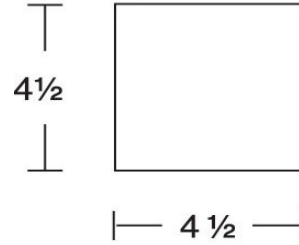

Catalog Ordering: Example: 4336-225-UNV-WL

43				

FAMILY TYPE	LENGTH IN INCHES/ LAMPING	BALLAST/ VOLTAGE	ENDS	OPTIONS
43	18-EL (2- F15T8)* 24-217 (2- F17T8) 36-225 (2- F25T8) 48-232 (2- F32T8)	120 (120 Volt) UNV (120-277 Volt)** DIM (Dimming Ballast)** SDIM (Step-Dimming Ballast)**	-20 -CRM (Chrome) -PB (Polished Brass) -WE (Wood Ends) -10 (Unfinished) -20 (White Washed) -40 (Golden Oak) -50 (Dark Oak) -60 (Red Oak)	WL (With Lamps) OS (Occupancy Sensor) EMR (450 Lumen Emergency Ballast)** EMR 1400 (1400 Lumen Emergency Ballast)** BFL (Front Baffle) LD (Lamp Divider) PA (Prismatic Acrylic Diffuser) CO (Convenience Outlet) PLG (6' Cord and Plug) PLS (Switch & Pull Chain) 4PLS (4 Way Pull Switch & Chain)

* Not Available with Emergency Ballast, Universal or Dimming Ballast

** Not Available in 18" Fixture

Specifications and Dimensions Subject to change without notice

FSC Lighting 9120 Center Avenue, Rancho Cucamonga, CA 91730 Ph 909-948-8878 Fax 909-948-8510