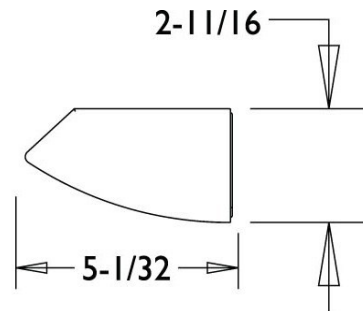

Catalog No.	Type:
Job Name:	

4400 Series

Architectural Vanity

General Characteristics:

Lamp Type: 2 or 4 Lamp T5 or T8
 Ballast Type: Electronic Ballast
 Standard Voltage: Universal 120-277
 Options: Dimming Ballast, With Lamps, Over-Lay Lens, White Louver, Semi-Specular Louver
 Mounting: Wall
 Additional Info: UL Listed & Title 24 Compliant

- A computer designed optical system maximizes the output of the lamps producing very wide distribution for even brightness
- Housing made of 20 gauge cold rolled steel
- Standard in perforated white powder coat housing (over-lay lens, semi- specular or white louver also available)
- Reflector is made of anodized aluminum
- Reflectors are slotted when used with the perforated housing
- Available in a variety of lamp configurations
- Die cast aluminum ends
- Suitable for damp location