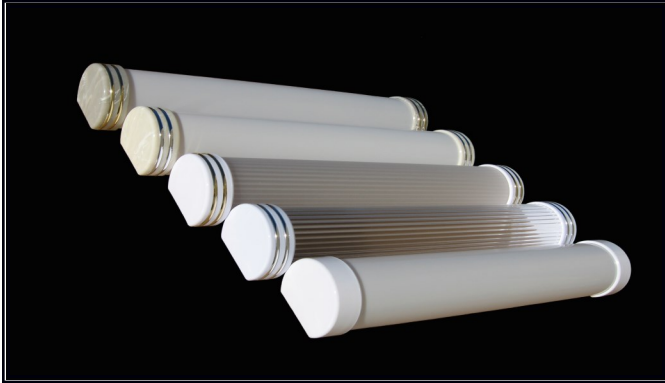

Catalog No.	Type:
Job Name:	

4600 Series

Tube Vanity

General Characteristics:

Lamp Type: 1 or 2 Lamp T8 or 1 lamp T5
 Ballast Type: Electronic
 Standard Voltage: Universal 120-277
 Options: With Lamps, Emergency Ballast, Dimming Ballast, Brass End Cap Accents, Chrome End Cap Accents, Clear Ribbed Lens, Frosted Ribbed lens, White Ribbed Lens
 Mounting: Ceiling or Wall Mount
 Additional Info.: UL Listed & Title 24 Compliant

Features & Specifications:

The 4600 Series is a functional multi-purpose tube vanity that incorporates premium performance and construction durability. Ideal in corridors, bathrooms and stairwells.

- Available in a large variety of lamps configurations and lengths
- Housing is pre-painted stamped steel and white polyester polymer with a minimum of 82% reflectivity
- Numerous knockouts for ease of installation
- Standard with a smooth white diffuser (ribbed, clear and frosted lenses optional)
- Standard with a white end caps (White Marble, Ivory Marble, Peach Marble and Alabaster Marble optional) Color Chart Available Below
- Chrome and brass end cap accents available for an elegant look
- UL Listed for Damp location