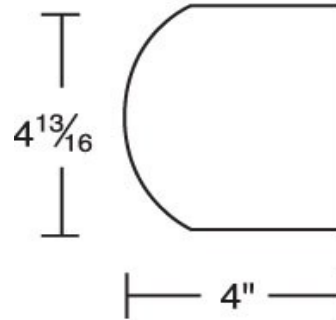

Catalog No.	Type:
Job Name:	

4600 Series

Tube Vanity

General Characteristics:

Lamp Type: 1 or 2 Lamp T8 or 1 lamp T5
 Ballast Type: Electronic
 Standard Voltage: Universal 120-277
 Options: With Lamps, Emergency Ballast, Dimming Ballast, Brass End Cap Accents, Chrome End Cap Accents, Clear Ribbed Lens, Frosted Ribbed lens, White Ribbed Lens
 Mounting: Ceiling or Wall Mount
 Additional Info.: UL Listed & Title 24 Compliant

Features & Specifications:

The 4600 Series is a functional multi-purpose tube vanity that incorporates premium performance and construction durability. Ideal in corridors, bathrooms and stairwells.

- Available in a large variety of lamps configurations and lengths
- Housing is pre-painted stamped steel and white polyester polymer with a minimum of 82% reflectivity
- Numerous knockouts for ease of installation
- Standard with a smooth white diffuser (ribbed, clear and frosted lenses optional)
- Standard with a white end caps (White Marble, Ivory Marble, Peach Marble and Alabaster Marble optional) Color Chart Available Below
- Chrome and brass end cap accents available for an elegant look
- UL Listed for Damp location

White Marble Ivory Marble Peach Marble Alabaster Marble

Catalog Ordering: Example: 4636-225-UNV-10

46				
-----------	--	--	--	--

FAMILY TYPE	LENGTH IN INCHES/ LAMPING	BALLAST/ VOLTAGE	ENDS	OPTIONS
46	24-117 (1- F17T8)	UNV (120-277 Volt)	-10 (Solid White)	WL (With Lamps)
	24-217 (2- F17T8)	DIM (Dimming Ballast)	-20 (White Marble)	EMR (500 Lumen Emergency Ballast)
	24-114 (1 F14T5)		-30 (Ivory Marble)	EMR 1400 (1400 Lumen Emergency Ballast)
	24-124 (1- F24T5HO)		-40 (Peach Marble)	BRS (Brass End Cap Accents)
	36-125 (1- F25T8)		-50 (Alabaster Marble)	CRM (Chrome End Cap Accents)
	36-225 (2- F25T8)			CR (Clear Ribbed Lens)
	36-121 (1- F21T5)			FR (Frosted Ribbed Lens)
	36-139 (1- F39T5HO)			WR (White Ribbed Lens)
	48-132 (1- F32T8)			
	48-232 (2- F32T8)			
	48-128 (1- F28T5)			
48-154 (1- F54T5HO)				