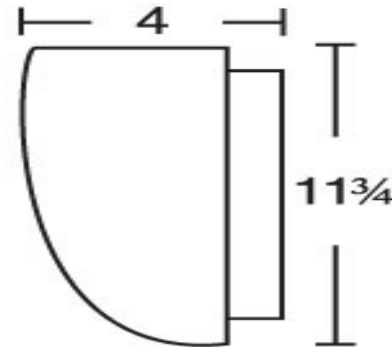

White Marble Ivory Marble Peach Marble Alabaster Marble

Catalog Ordering: Example: 47218Q-EL-11"-120-10

47				
----	--	--	--	--

FAMILY TYPE	LAMPING	VOLTAGE	LENS COLOR	OPTIONS
47	13Q-EL- 11" (1- F13DBX4P)	120 (120 Volt)	- 10 (Solid White)	WL (With Lamps)
	18Q-EL- 11" (1- F18DBX4P)	UNV (120- 277 Volt)*	- 20 (White Marble)*	CRM (Chrome Trim)
	26Q-EL- 11" (1- F26DBX4P)	DIM (Dimming Ballast)**	- 30 (Ivory Marble)*	BRS (Brass Trim)
	213Q-EL- 14" (2- F13DBX4P)		- 40 (Peach Marble)*	RIB (Ribbed Lens)
	218Q-EL- 19" (2- F18DBX4P)		- 50 (Albaster Marble)*	
	226Q-EL- 19" (2- F26DBX4P)			