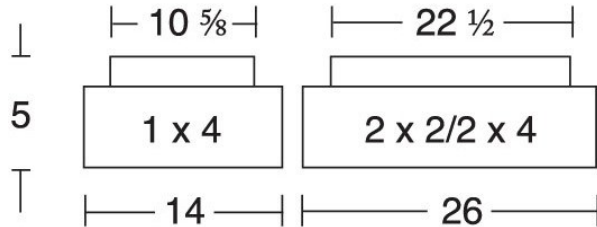

Catalog Ordering: Example: 5024-428/2-UNV-WL

50				

FAMILY TYPE	SIZE/ LAMPING	# OF BALLAST	BALLAST/ VOLTAGE	OPTIONS
50	12-217 (2- F17T8)	/1	UNV (120-277 Volt)	EMR (450 Lumens Emergency Ballast)
	12-214 (2- F14T5)	/2	DIM (Dimming Ballast)	EMR 1400 (1400 Lumen Emergency Ballast)
	12-224 (2- F24T5HO)			BLK (Black Housing)
	14-232 (2- F32T8)			WL (With Lamps)
	14-228 (2- F28T5)			
	14-254 (2- F54T5HO)			
	22-232 (2- F32T8-U6)			
	22-414** (4- F14T5)			
	22-424** (4- F24T5HO)			
	24-432 (4- F32T8)			
	24-428** (4- F28T5)			
24-454 (4- F54T5HO)				

** Indicates 2 or more ballasts required