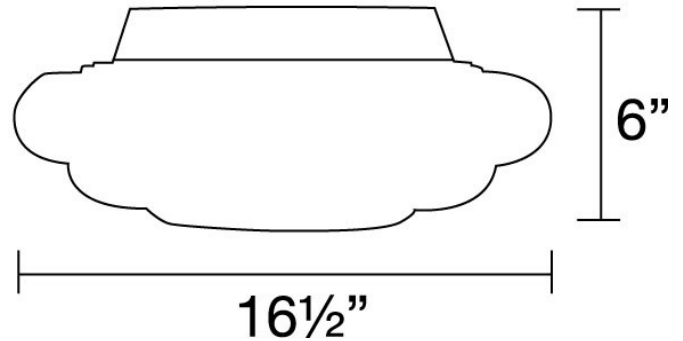

General Characteristics:

Lamp Type: 2 or 4 lamp T8
Ballast type: Electronic Ballast
Standard Voltage: Universal 120-277
Options: Dimming Ballast, Emergency Ballast, With Lamps
Mounting: Ceiling Mount
Additional Info.: UL Listed & Title 24 Compliant