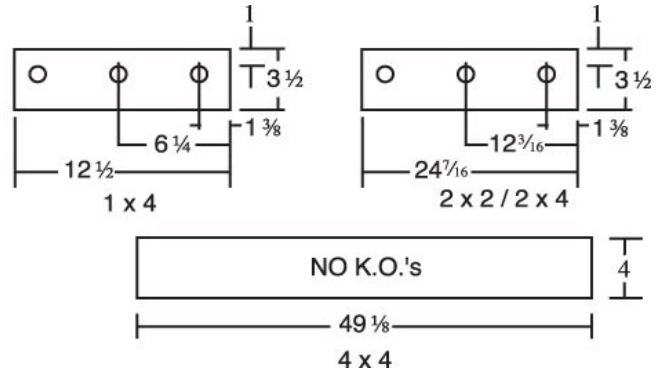

Catalog Ordering: Example: 5524-432/2-UNV

55				

FAMILY TYPE	SIZE- LAMPING	# OF BALLAST	BALLAST/ VOLTAGE	OPTIONS
55	12-217 (2- F17T8)	/1	UNV (120-277 Volt)	EMR (450 Lumen Emergency Ballast)
	12-214 (2- F14T5)	/2	DIM (Dimming Ballast)	EMR 1400 (1400 Lumen Emergency Ballast)
	12-224 (2- F24T5HO)	/3		WL (With Lamps)
	14-232 (2- F32T8)	/4		DWA (Drop White Acrylic Diffuser)
	14-228 (2- F28T5)			PA (Prismatic Acrylic)
	14-254 (2- F54T5HO)			P1 (1/2" Parabolic Louver)
	22-232 (2- F32T8U-6)			P2 (1 1/2" Parabolic Louver)
	22-414 (4- F14T5)			
	22-424 (4- F24T5HO)			
	24-432 (4- F32T8)			
	24-428 (4- F28T5)			
	24-454 (4- F54T5HO)			
	44-632 (6- F32T8)			
	45-832 (8- F32T8)			

Specifications and Dimensions Subject to change without notice

FSC Lighting 9120 Center Avenue, Rancho Cucamonga, CA 91730 Ph 909-948-8878 Fax 909-948-8510