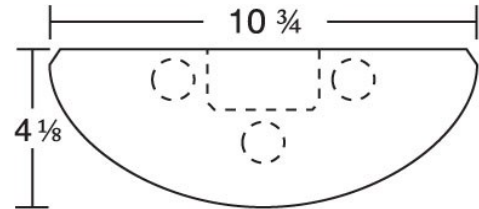

Catalog Ordering: Example: 5848-232-DIM-WL

58				
-----------	--	--	--	--

Catalog No.	Type:
Job Name:	

Specifications & Features:

A modern direct/indirect fixture in a bright white finish and perforated baffle with white opal acrylic inlay for attractive glare free lighting in offices, conference rooms, reception areas and classrooms.

- Housing made from die formed heavy-gauge pre-painted cold rolled steel
- Baffle is made of cold rolled steel with 5/64" diameter micro-perforations at staggered 7/64" intervals
- Hinged baffle for quick easy lamp access
- Diffuser is made of .020 white opal acrylic
- End-caps are molded white plastic
- Finished in a white polyester polymer with a minimum of 82% reflectivity
- Available in a variety of lamp configurations
- Suitable for damp location
- Optional Joiner assembly for continuous runs and tandem configurations
- Dual Cable Kit option available (**Mounting Hardware is Sold Separately**)