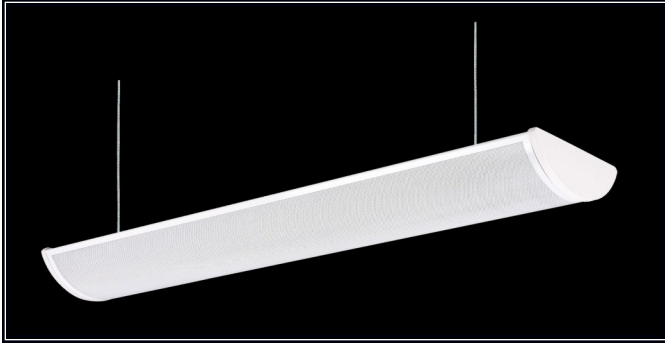

5800 Series

Half Moon

General Characteristics:

Lamp Type: 2, 3, 4 or 6 Lamp T5 or T8
 Ballast Type: Electronic Ballast
 Standard Voltage: Universal 120- 277
 Options: Dimming Ballast, Emergency Ballast, Dual Cable Kit, With Lamps, Wireguard, Joiner
 Mounting: Cable, Chain or Pendant (**Mounting Hardware is Sold Separately**)
 Additional Info.: UL Listed & Title 24 Compliant

Catalog Ordering: Example: 5848-232-DIM-WL

58				
-----------	--	--	--	--

Catalog No.	Type:
Job Name:	

Specifications & Features:

A modern direct/indirect fixture in a bright white finish and perforated baffle with white opal acrylic inlay for attractive glare free lighting in offices, conference rooms, reception areas and classrooms.

- Housing made from die formed heavy-gauge pre-painted cold rolled steel
- Baffle is made of cold rolled steel with 5/64" diameter micro-perforations at staggered 7/64" intervals
- Hinged baffle for quick easy lamp access
- Diffuser is made of .020 white opal acrylic
- End-caps are molded white plastic
- Finished in a white polyester polymer with a minimum of 82% reflectivity
- Available in a variety of lamp configurations
- Suitable for damp location
- Optional Joiner assembly for continuous runs and tandem configurations
- Dual Cable Kit option available (**Mounting Hardware is Sold Separately**)