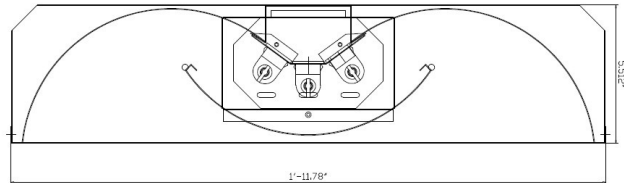

Catalog Ordering: Example: 5922-114-UNV

59				

FAMILY TYPE	SIZE/ LAMPING	# OF BALLASTS	BALLAST/ VOLTAGE	OPTIONS
59	22-117 (1- F17T8)	/1	UNV (120-277 Volt) DIM (Dimming Ballast)	WL (With Lamps)
	22-217 (2- F17T8)	/2		
	22-317 (3- F17T8)			
	14-132 (1- F32T8)			
	14-232 (2- F32T8)			
	24-132 (1- F32T8)			
	24-232 (2- F32T8)			
	24-332 (3- F32T8)			
	22-114 (1- F14T5)			
	22-214 (2- F14T5)			
	22-314 (3- F14T5)			
	22-124 (1- F24T5HO)			
	22-224 (2- F24T5HO)			
	22-324 (3- F24T5HO)			
	24-128 (1- F28T5)			
	24-228 (2- F28T5)			
	24-328 (3- F28T5)			
	24-154 (1- F54T5HO)			
	24-254 (2- F54T5HO)			
	24-354 (3- F54T5HO)			

Specifications and Dimensions Subject to change without notice

FSC Lighting 9120 Center Avenue, Rancho Cucamonga, CA 91730 Ph 909-948-8878 Fax 909-948-8510