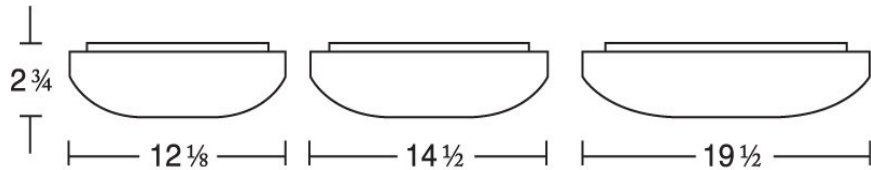

Catalog Ordering: Example: 68218Q-EL-120-WL

68			

FAMILY TYPE	LAMPING/ LENGTH	VOLTAGE	OPTIONS
68	13Q-EL-12" (1- F13DBX4P)	120 (120 Volt)	WL (With Lamps)
	18Q-EL-12" (1- F18DBX4P)	UNV (120- 277 Volt)**	
	22-EL-12" (1- FC8T9)*		
	26Q-EL-12" (1- F26DBX4P)		
	213Q-EL-12" (2- F13DBX4P)		
	32-EL-14" (1- FC12T9)*		
	218Q-EL-14" (2- F18DBX4P)		
	313Q-EL-14" (3- F13DBX4P)		
	54-EL-14" (1- FC8T9 & 1- FC12T9)*		
	72-EL-19" (1- FC12T9 & 1- FC16T9)*		
	<i>Please Note: 6872 is Made in China</i>		

* Not Available with Universal Ballast   ** Universal Ballast is not Available in Circline Fixtures

Specifications and Dimensions Subject to change without notice

FSC Lighting 9120 Center Avenue, Rancho Cucamonga, CA 91730 Ph 909-948-8878 Fax 909-948-8510