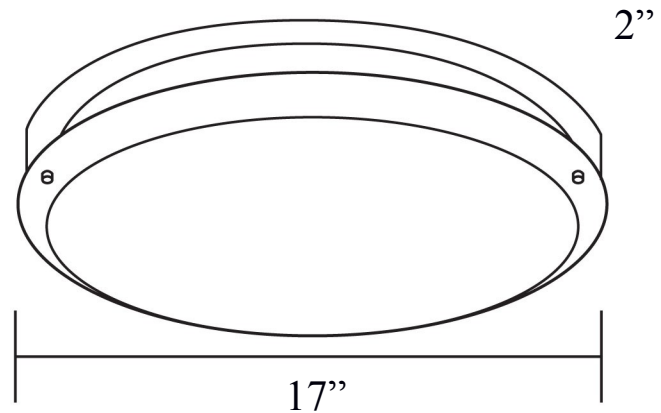

Catalog No.	Type:
Job Name:	

7300 Series

Decorative Nickel Trim Surface Mount

Features & Specifications:

The 7300 Series is a decorative nickel trim surface mount fixture with white acrylic lens for soft, glare free illumination. Suitable for ceiling or wall mount. Comes standard with lamps installed.

- High performance electronic ballast
- White Acrylic Lens
- Easy Installation
- Lamps Installed
- Durable Die-form cold rolled steel housing
- Satin nickel trim

General Characteristics:

Lamp Type: Compact Fluorescent or Circline
 Ballast Type: Electronic
 Standard Voltage: 120 (Universal 120-277 Optional)
 Mounting: Surface or Ceiling
 Additional Info.: UL Listed & Title 24 Compliant