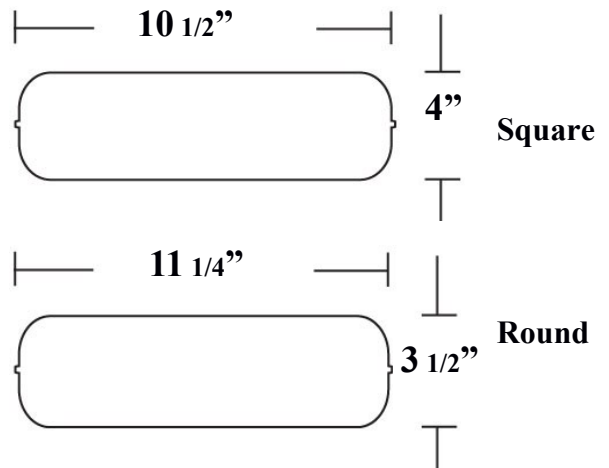

7700 & 7800 Series

Round or Square Gasketed Fixture

General Characteristics:

Lamp Type:	Compact Fluorescent
Ballast Type:	Electronic
Standard Voltage:	120 (Universal 120-277 optional)
Options:	With lamp
Mounting:	Surface
Additional Info.:	UL Listed & Title 24 Compliant

Catalog Ordering: Example: 7713Q-BLK-20-UNV-WL

77					
----	--	--	--	--	--

FAMILY TYPE	LAMPING	BODY COLOR	LENS COLOR	VOLTAGE	OPTIONS
77 (Round)	22 (1- FC8T9CW)	-BLK (Black)	-10 (Clear Acrylic)	120 (120 Volt)	WL (With lamp)
78 (Square)	13Q (1- F13DBX4P) 213Q (2- F13DBX4P) 26Q (1- F26DBX4P)	-WHT (White)	-20 (Opal Acrylic)	UNV (120-277 Volt)	