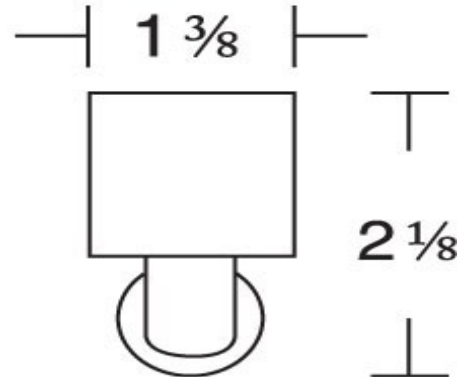

Catalog No.	Type:
Job Name:	

8100 Series

Mini Strip T5 or T8

Features & Specifications:

The 8100 Series is a functional multi-purpose mini strip that incorporates premium performance and construction durability. The 8100 Series can be the illumination solution in commercial, industrial and residential applications. Ideal for warehouses, garages, utility rooms, and production lines.

- Available in a large variety of configurations
- Mounted individually or in continuous rows
- Housing is pre-painted stamped die- formed heavy gauge steel
- White polyester polymer with a minimum of 82% reflectivity
- Suitable for damp location
- Narrow body to fit confined spaces
- All parts snap together for ease of installation

General Characteristics:

Lamp Type:	1 Lamp T5 or T8
Ballast Type:	Electronic
Standard Voltage:	120 (277 optional)
Options:	With Lamps, 6ft Cord and Plug, GE Covrguard Shatter Resistant Lamps
Mounting:	Surface
Additional Info:	UL Listed & Title 24 Compliant