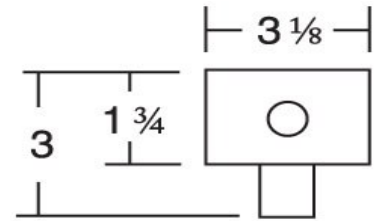

FAMILY TYPE	LENGTH IN INCHES/ LAMPING	# OF BALLAST	BALLAST/ VOLTAGE	OPTIONS
82	18-EL (1- F15T8)*	/1	120 (120 Volt)	EMR (450 Lumen Emergency Ballast)**
	24-117 (1- F17T8)	/2	MVL (Instant Start Multi-Volt Low)**	EMR 1400 (1400 Lumen Emergency Ballast)**
	24-217 (2- F17T8)		MVN (Instant Start Multi-Volt Normal)**	WL (With Lamps)
	36-125 (1- F25T8)		MVH (Instant Start Multi-Volt High)**	PLG (6' SJT Cord & Plug)
	36-225 (2- F25T8)		DIM (Dimming Ballast)**	PLG-277 (6' L7 Twist Lock Cord)
	48-132 (1- F32T8)			WG (Wireguard)
	48-232 (2- F32T8)			
	72-125T (2- F25T8)			
	72-225T (4- F25T8)			
	84-EL (1- F25T8 & 1- F32T8)			
	96-132T (2- F32T8)			
	96-232T (4- F32T8)			
	24-114 (1- F14T5)			
	24-214 (2- F14T5)			
	24-124 (1- F24T5HO)			
	24-224 (2- F24T5HO)			
	36-121 (1- F21T5)			
	36-221 (2- F21T5)			
	36-139 (1- F39T5HO)			
	36-239 (2- F39T5HO)			
	48-128 (1- F28T5)			
	48-228 (2- F28T5)			
	48-154 (1- F54T5HO)			
	48-254 (2- F54T5HO)			
	96-128T (2- F28T5)			
	96-228T (4- F28T5)			
	96-154T (2- F54T5HO)			
	96-254T (4- F54T5HO)			

* 8218 is not available with a Universal, Dimming or Universal Ballast

** Not Available in 18" fixture

Specifications and Dimensions Subject to change without notice

FSC Lighting 9120 Center Avenue, Rancho Cucamonga, CA 91730 Ph 909-948-8878 Fax 909-948-8510

Revised 1/14/14