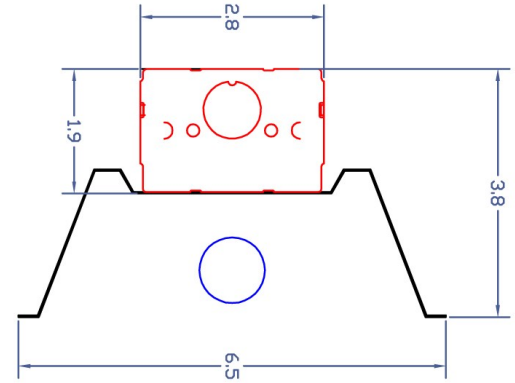

- T8 or T5 strip available in a large variety of configurations
- Mounted individually or in continuous rows
- Housing is pre-painted stamped steel
- Numerous knockouts for ease of installation
- White polyester polymer with a minimum of 82% reflectivity
- Suitable for damp location
- Narrow body to fit confined spaces

* 8218 is not available with a Universal, Dimming or Universal Ballast

** Not Available in 18" fixture

Specifications and Dimensions Subject to change without notice

FSC Lighting 9120 Center Avenue, Rancho Cucamonga, CA 91730 Ph 909-948-8878 Fax 909-948-8510

Revised 1/14/14

Catalog No.	Type:
Job Name:	

8200 Series

Narrow Strip T8 or T5 Reflectors

Asymmetrical

ASYM-1

Symmetrical

SYM-1

ASYM-2

Specifications and Dimensions Subject to change without notice

FSC Lighting 9120 Center Avenue, Rancho Cucamonga, CA 91730 Ph 909-948-8878 Fax 909-948-8510