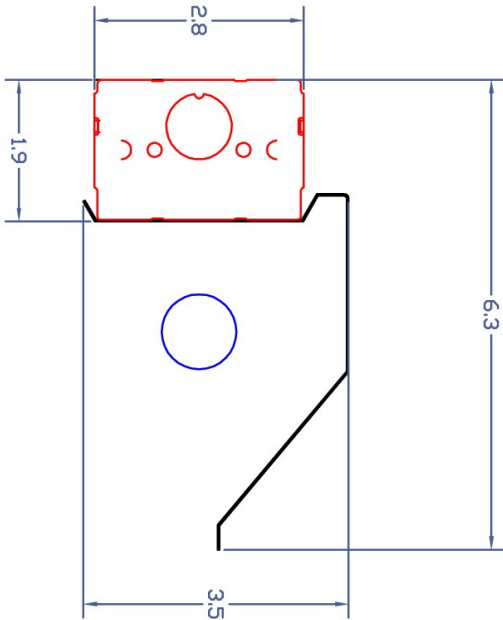

- T8 or T5 strip available in a large variety of configurations
- Mounted individually or in continuous rows
- Housing is pre-painted stamped steel
- Numerous knockouts for ease of installation
- White polyester polymer with a minimum of 82% reflectivity
- Suitable for damp location
- Narrow body to fit confined spaces

* 8218 is not available with a Universal, Dimming or Universal Ballast

** Not Available in 18" fixture

Specifications and Dimensions Subject to change without notice

FSC Lighting 9120 Center Avenue, Rancho Cucamonga, CA 91730 Ph 909-948-8878 Fax 909-948-8510

Revised 1/14/14

Catalog No.	Type:
Job Name:	

8200 Series

Narrow Strip T8 or T5 Reflectors

Asymmetrical

ASYM-1

Symmetrical

SYM-1

ASYM-2

Specifications and Dimensions Subject to change without notice

FSC Lighting 9120 Center Avenue, Rancho Cucamonga, CA 91730 Ph 909-948-8878 Fax 909-948-8510