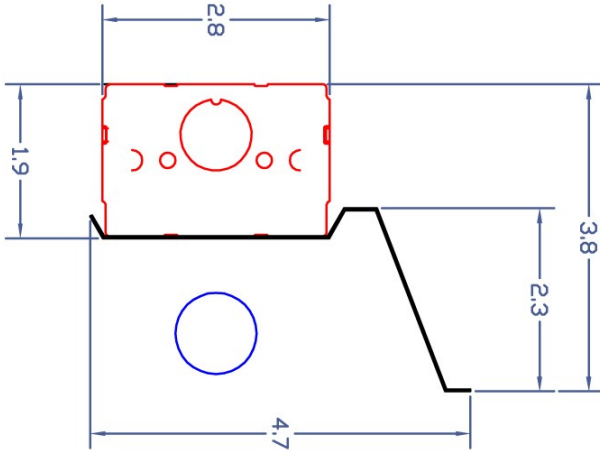

Catalog Ordering: Example: 8248-232-DIM-WL-WG

82					
-----------	--	--	--	--	--

Features & Specifications:

The 8200 Series is a functional multi-purpose narrow strip that incorporates premium performance and construction durability. This series can be installed using various mounting methods and numerous options and accessories are available. The 8200 Series can be the illumination solution in commercial, industrial and residential applications. Ideal for warehouses, garages, utility rooms, and production lines.

* 8218 is not available with a Universal, Dimming or Universal Ballast

** Not Available in 18" fixture

Specifications and Dimensions Subject to change without notice

FSC Lighting 9120 Center Avenue, Rancho Cucamonga, CA 91730 Ph 909-948-8878 Fax 909-948-8510

Revised 1/14/14

Catalog No.	Type:
Job Name:	

8200 Series

Narrow Strip T8 or T5 Reflectors

Asymmetrical

ASYM-1

Symmetrical

SYM-1

ASYM-2

Specifications and Dimensions Subject to change without notice

FSC Lighting 9120 Center Avenue, Rancho Cucamonga, CA 91730 Ph 909-948-8878 Fax 909-948-8510