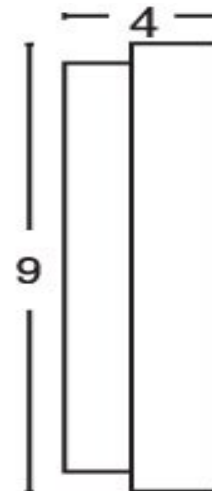

Catalog No.	Type:
Job Name:	

9200 Series

Compact Wall Pack

General Characteristics:

Lamp Type:	Compact Fluorescent
Ballast Type:	Electronic
Wattages:	13, 18 or 26
Standard Voltage:	120 (Universal 120-277 optional)
Mounting:	Wall
Options:	With Lamp
Additional Info.:	UL Listed & Title 24 Compliant

Features & Specifications:

A low wattage fluorescent compact fixture that is perfectly suited for wall mounted applications on patios, walkways or porches.

- High performance electronic ballast
- Available in black or white finish
- Available in a variety of lamp configurations
- Opal white lens or clear acrylic
- Meets ADA requirements
- Suitable for damp location

Catalog Ordering: Example: 9213Q-WHT-10-120-WL

92						
----	--	--	--	--	--	--

FAMILY TYPE	WATTS/ LAMPING	BODY COLOR	LENS COLOR	VOLTAGE	OPTIONS
92	13Q-EL (1- F13DBX4P)	- WHT (White)	-10 (Clear Acrylic)	120 (120 Volt)	WL (With Lamp)
	18Q-EL (1- F18DBX4P)	- BLK (Black)	-20 (Opal Acrylic)	UNV (120-277 Volt)	
	26Q-EL (1- F26DBX4P)				