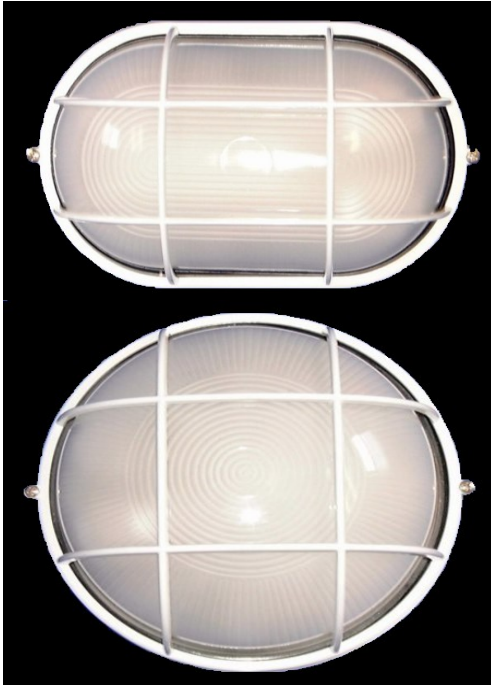

# 9400 & 9600 Series

Oval Bulkhead/ Round Bulkhead

### Features & Specifications:

Our bulkheads are constructed of a white powder coat die cast housing and frosted glass lens. It's available as a compact fluorescent or low wattage led fixture. Suitable for a variety of applications including patios, walkways or porches. Standard in with lamps installed.

- Die Cast housing and frame
- White powder coated finish
- Glass lens
- With lamps installed
- Available in a variety of lamp configurations
- Suitable for damp location