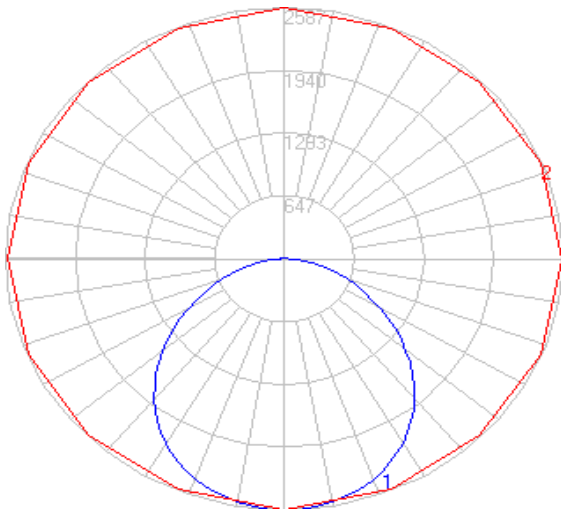

Performance Data

Form Factor	Rated Wattage	Tested Wattage	Delivered Lumens	Efficacy	CRI
2FT	25W	28.58W	3,844 LM	134 LPW	>83
4FT	25W	27.87W	3,852 LM	138 LPW	>83
4FT	40W	41.64W	6,278 LM	150 LPW	>83
4FT	60W	61.11W	8,326 LM	136 LPW	>83
8FT	50W	56.00W	7,704 LM	137 LPW	>83
8FT	80W	82.36W	11,730 LM	142 LPW	>83
8FT	120W	122.00W	16,652 LM	136 LPW	>83

Photometric Data

L7648-60W-50K Tested in accordance to IESNA LM-79

Zonal Lumen Summary

Zone	Lumens	%Luminaire
0-10	244.03	3.03%
10-20	701.87	8.73%
20-30	1,073.43	13.35%
30-40	1,309.09	16.28%
40-50	1,373.67	17.08%
50-60	1,255.50	15.61%
60-70	977.39	12.15%
70-80	616.02	7.66%
80-90	293.25	3.65%
90-100	116.43	1.45%
100-110	48.20	0.59%
110-120	21.00	0.26%
120-130	8.68	0.11%
130-140	2.19	0.03%

Polar Graph

Physical Characteristics

Dimensions

Version	Depth	Length	Width	Weight
2FT	4.19"	27.69"	6.77"	6lbs
4FT	4.19"	51.81"	6.77"	12lbs
8FT	4.19"	100.00"	6.77"	23lbs

Top View

Bottom View

Side View

End View